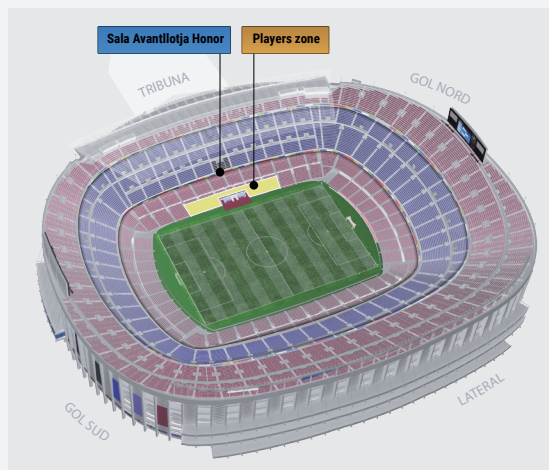

TWO DIFFERENT WAYS
TO EXPERIENCE THE GREATEST SHOW OF ALL

WATCH THE GAME
FROM THE VERY HEART
OF THE STADIUM

VIP SEATS

Four types of VIP seat to watch
the game from the most exclusive
places in the stadium.

VIP
BOXES

BUSINESS BOXES

Football can be the start of something much more important.

Share an unforgettable experience from one of the finest parts of the stadium.

- Capacity of between 6 and 16 seats.
- Located in Grandstand and Lateral zones.
- Entrance to Roma or Berlin VIP lounges.

The greatest show on earth from a superlative location.

The best possible way to see the game.

- Capacity of between 14 and 16 seats.
- Views from the very top of the 2nd tier.
- Catering service throughout the match.

SEATS
VIP

PLAYERS
ZONE

Become the twelfth man and get every detail of the match from right next to the team benches in the 1st tier of the grandstand.

Entrance to Avantlloja Honor VIP lounge.

BALCONY

Boca
231
← →
senars parells