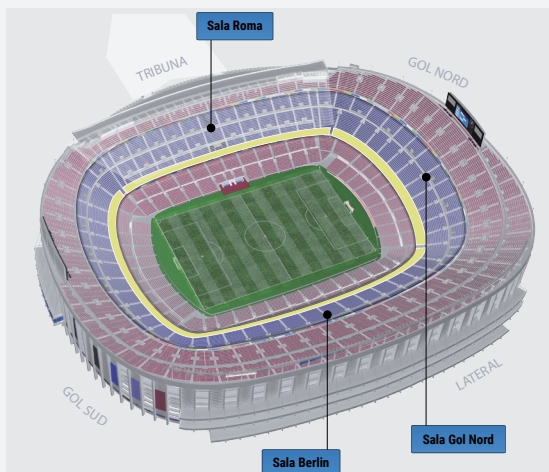

Support your team from 2nd tier seats that offer the very best views of the stadium.

Entrance to Roma, Gol Nord or Berlin VIP lounge, depending on location.