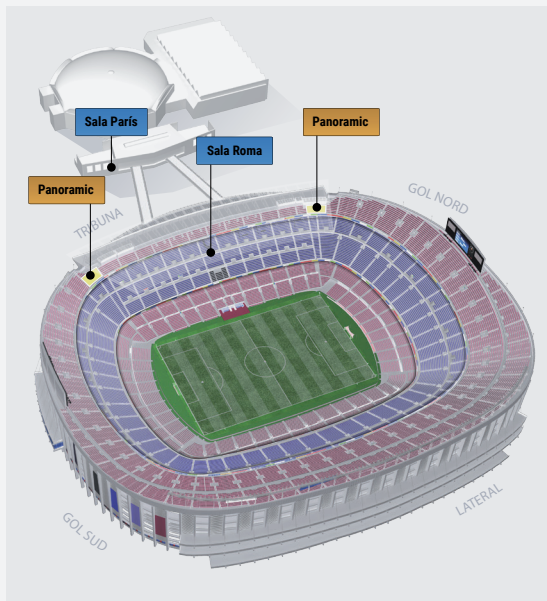

The greatest show on earth from a superlative location.

The best possible way to see the game.

- Capacity of between 14 and 16 seats.
- Views from the very top of the 2nd tier.
- Catering service throughout the match.

Support your team from 2nd tier seats that offer the very best views of the stadium.

Entrance to Roma, Gol Nord or Berlin VIP lounge, depending on location.

BUSINESS
SEATS

Sit alongside the most exclusive fans and enjoy an unbeatable experience from the 2nd tier of the Grandstand.

Entrance to Roma VIP lounge.

PANORAMIC

Support your team from the highest point in the stadium, the 3rd tier of the Grandstand.

Entrance to Roma or Paris VIP lounge.

VIP BASKETBALL

Nike LASSA TYRES serveto