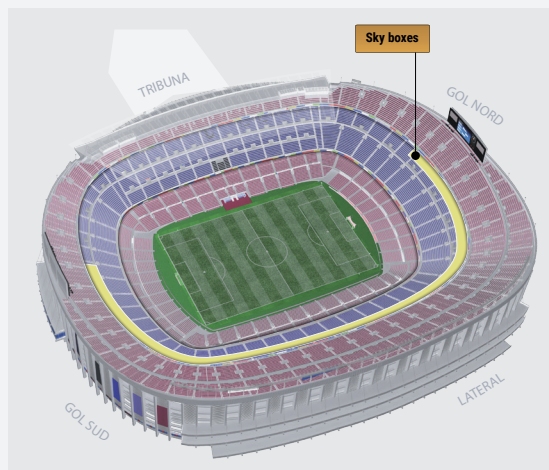

TWO DIFFERENT WAYS
TO EXPERIENCE THE GREATEST SHOW OF ALL

WATCH THE GAME
FROM THE VERY HEART
OF THE STADIUM

VIP SEATS

Four types of VIP seat to watch
the game from the most exclusive
places in the stadium.

VIP
BOXES

BUSINESS BOXES

Football can be the start of something much more important.

Share an unforgettable experience from one of the finest parts of the stadium.

- Capacity of between 6 and 16 seats.
- Located in Grandstand and Lateral zones.
- Entrance to Roma or Berlin VIP lounges.

The greatest show on earth from a superlative location.

The best possible way to see the game.

- Capacity of between 14 and 16 seats.
- Views from the very top of the 2nd tier.
- Catering service throughout the match.