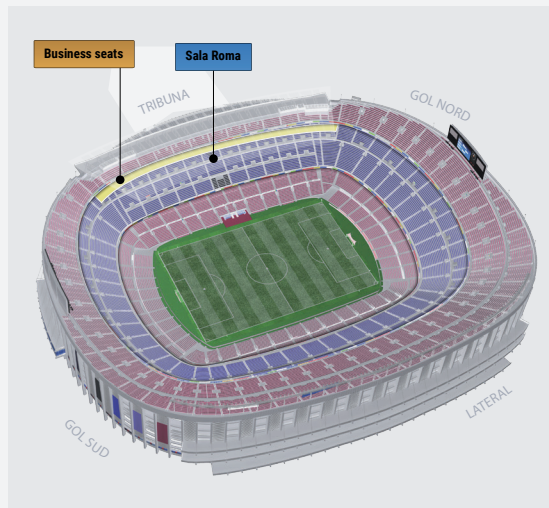

The greatest show on earth from a superlative location.

The best possible way to see the game.

- Capacity of between 14 and 16 seats.
- Views from the very top of the 2nd tier.
- Catering service throughout the match.

SEATS
VIP

PLAYERS
ZONE

Become the twelfth man and get every detail of the match from right next to the team benches in the 1st tier of the grandstand.

Entrance to Avantlloja Honor VIP lounge.

BALCONY

Boca
231
← →
senars parells

Support your team from 2nd tier seats that offer the very best views of the stadium.

Entrance to Roma, Gol Nord or Berlin VIP lounge, depending on location.

BUSINESS
SEATS

Sit alongside the most exclusive fans and enjoy an unbeatable experience from the 2nd tier of the Grandstand.

Entrance to Roma VIP lounge.

PANORAMIC

Support your team from the highest point in the stadium, the 3rd tier of the Grandstand.

Entrance to Roma or Paris VIP lounge.

VIP BASKETBALL

Nike LASSA TYRES serveto