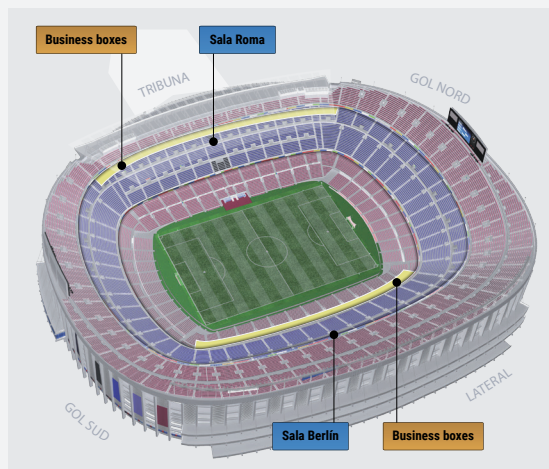

TWO DIFFERENT WAYS
TO EXPERIENCE THE GREATEST SHOW OF ALL

WATCH THE GAME
FROM THE VERY HEART
OF THE STADIUM

VIP SEATS

Four types of VIP seat to watch
the game from the most exclusive
places in the stadium.

VIP
BOXES

BUSINESS BOXES

Football can be the start of something much more important.

Share an unforgettable experience from one of the finest parts of the stadium.

- Capacity of between 6 and 16 seats.
- Located in Grandstand and Lateral zones.
- Entrance to Roma or Berlin VIP lounges.

The greatest show on earth from a superlative location.

The best possible way to see the game.

- Capacity of between 14 and 16 seats.
- Views from the very top of the 2nd tier.
- Catering service throughout the match.